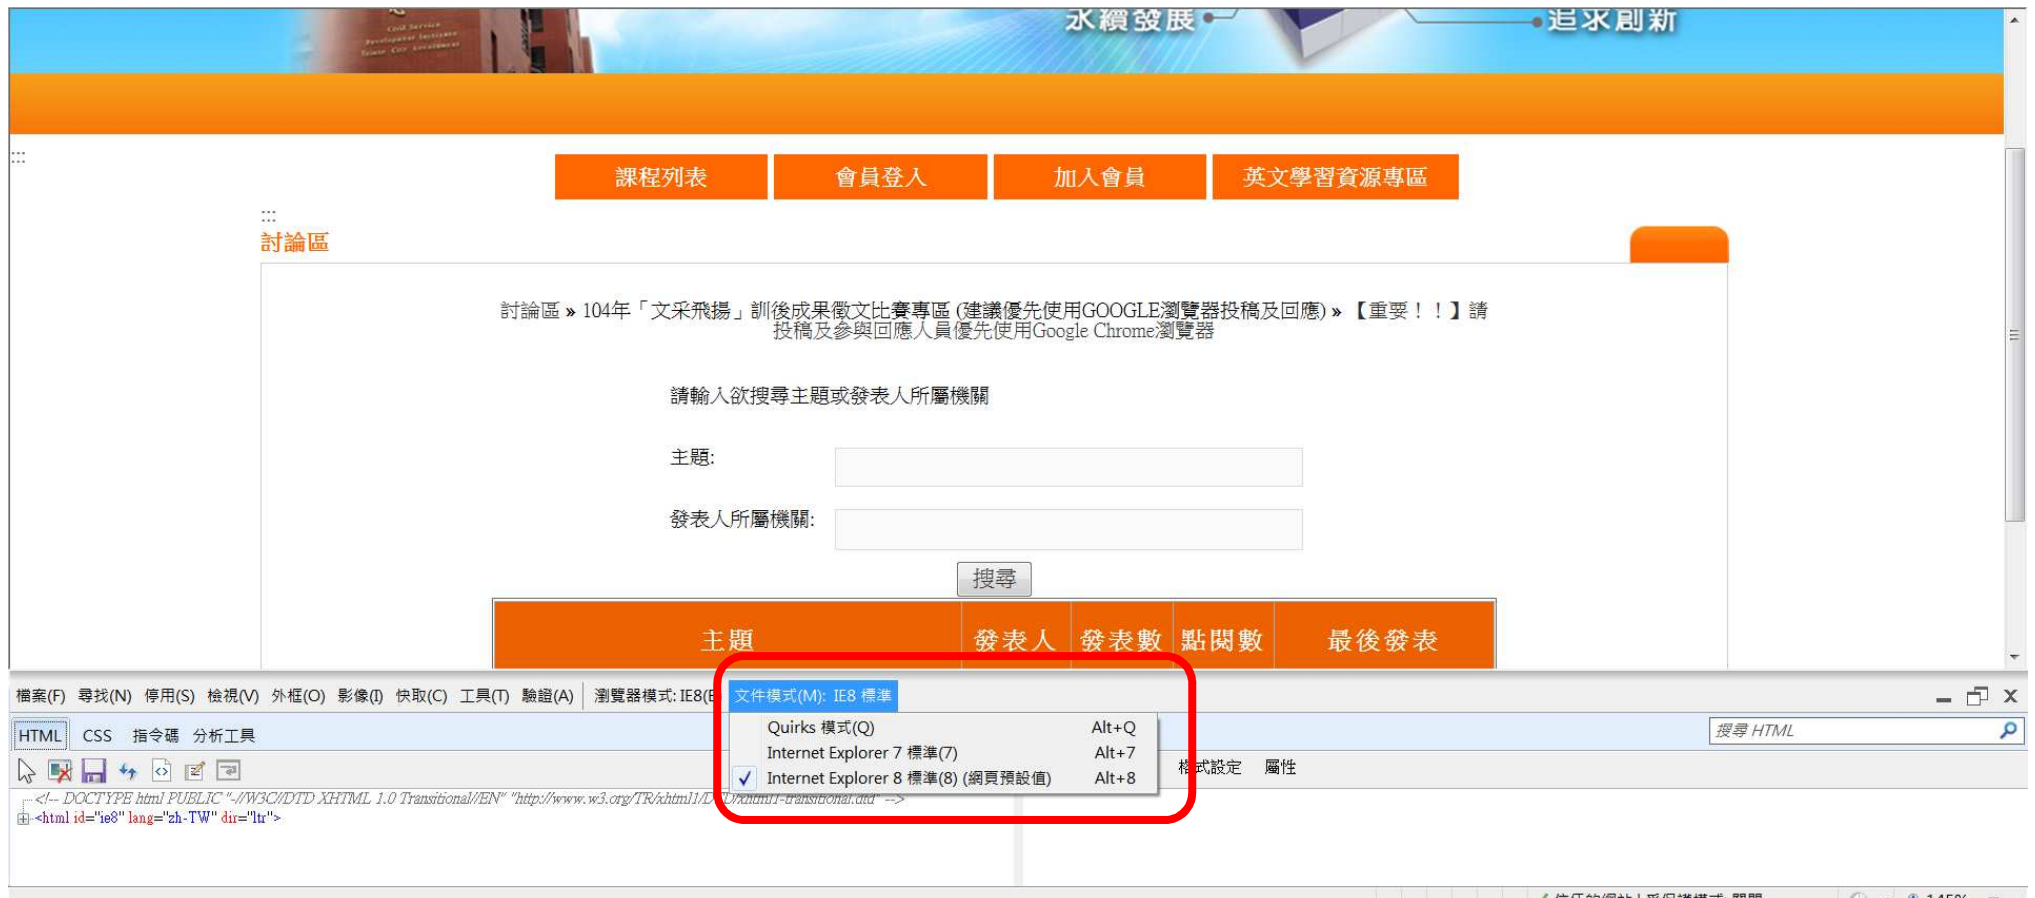

步驟 3：選取瀏覽器模式：

- (1) 若您使用 IE7 瀏覽器，請點選 Internet Explorer7 標準(7)。
- (2) 若您使用 IE8 瀏覽器，請點選 Internet Explorer8 標準(8)。
- (3) 若您使用 IE9 瀏覽器，請點選 Internet Explorer9 標準(9)。

步驟 4：完成以上設定後，再點選鍵盤按鍵【F12】，即可。